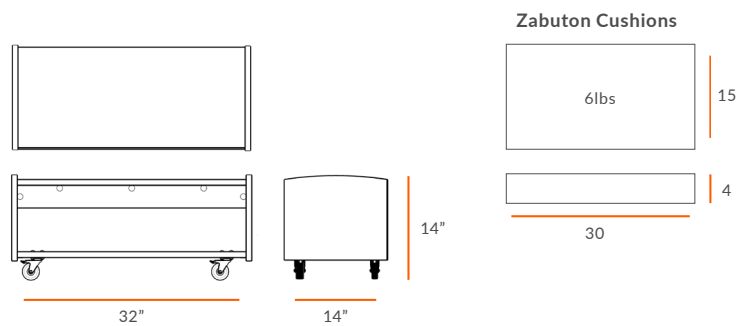

Materials

- Europly FSC Certified hardwood plywood (FSC R 012337)
- MPX® FSC Certified hardwood plywood (FSC R 012337)